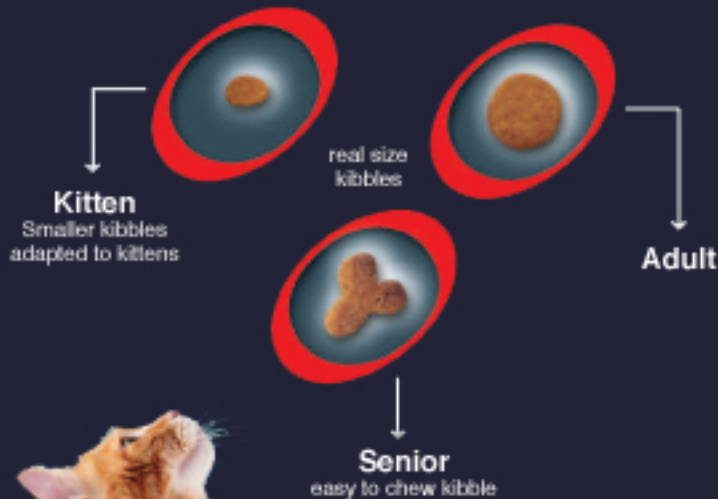

Up to **88%**

of cats prefers Pro Plan !*

Min. **18%**

We include a **high level of fish or meat** as first ingredients and a highly palatable liver coating in all varieties.

We have developed **specific resealable packaging** to preserve the aroma, nutritional qualities and freshness of food.