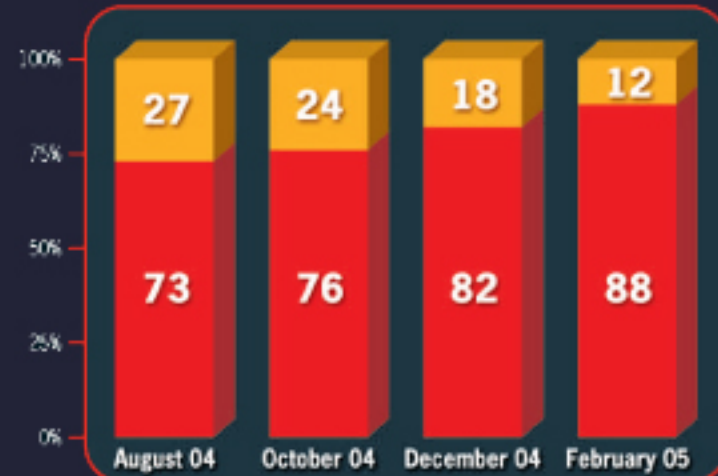

## PRO PLAN CAT RANGE: THE BEST TASTE FOR CATS!

We design specific shapes to ensure that kibbles will be well accepted by kittens, adult cats or older cats.

NEW

Up to **88%**

of cats prefers Pro Plan !\*

Min. **18%**

Competitor Pro Plan

\*Source, Purina research, April 2005. Palatability trial conducted with 40 cats. 1 day test with dry products given to cats from 19 hours/day. Test between Pro Plan Adult Chicken&Rice and a similar product from competitor (same cat population target, same).